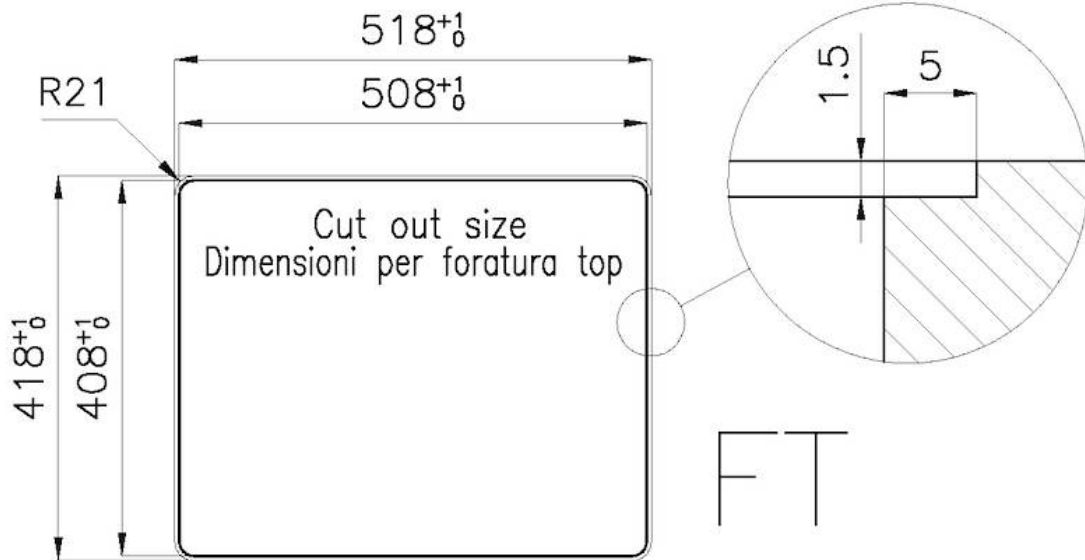

Base 60 cm

Width 51.6 cm

Dimensions 516x416 mm

Bowl dimension 500 x 400 mm

Built-in hole [View technical data sheet](#)

Standard fittings Fixing hooks, gasket, drain, overflow and siphon, boxed packing

Mixer holes No standard holes

Small radius Bowls with squared shapes with a modern design and an increased capacity, for a minimal aesthetics connected with an extreme practicity.

TECHNICAL DATA

*bordo sottile di soli 8mm
*Thin edge of only 8 mm