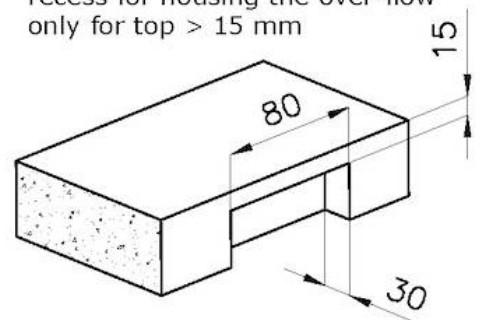

intaglio per il troppo-pieno
solo con top > 15 mm

recess for housing the over-flow
only for top > 15 mm

SPT

GALLERY