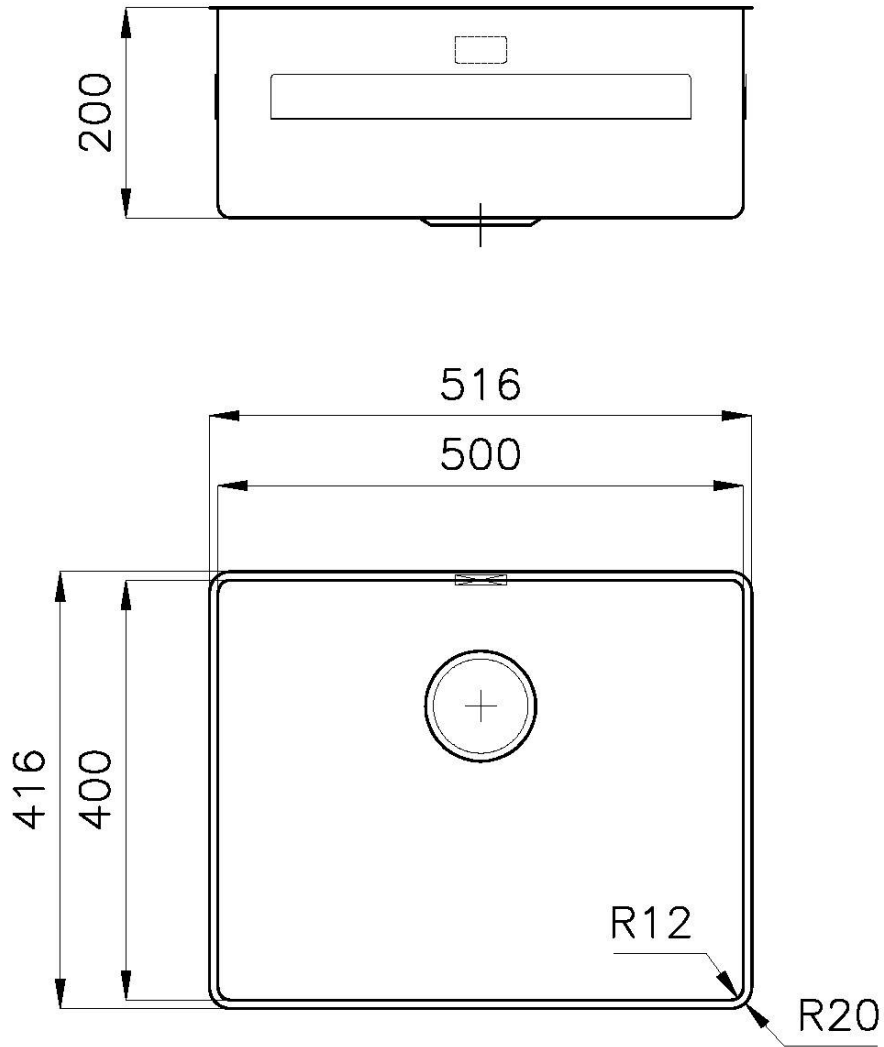

Base 60 cm

Width 51.6 cm

Dimensions 516x416 mm

Bowl dimension 500 x 400 mm

Built-in hole [View technical data sheet](#)

Standard fittings Fixing hooks, gasket, drain, overflow and siphon, boxed packing

Mixer holes No standard holes

Drainer No

Waste fitting 3,5" drain

Number of bowls 1 bowl

FEATURES

Basket 3,5" waste fitting The drain is equipped with a large 3.5" drain, with the practical basket cap that prevents the discharge of solid parts.

Deep bowls This bowls reach an important depth, over 20 cm, thanks to the advanced production technology, that can be offer great capiciency and practicity in all the washing operations.

High thickness 1mm thick steel. A significant thickness, which guarantees the maximum sturdiness and durability.

Small radius Bowls with squared shapes with a modern design and an increased capacity, for a minimal aesthetics connected with an extreme practicity.

TECHNICAL DATA

*bordo sottile di soli 8mm
*Thin edge of only 8 mm