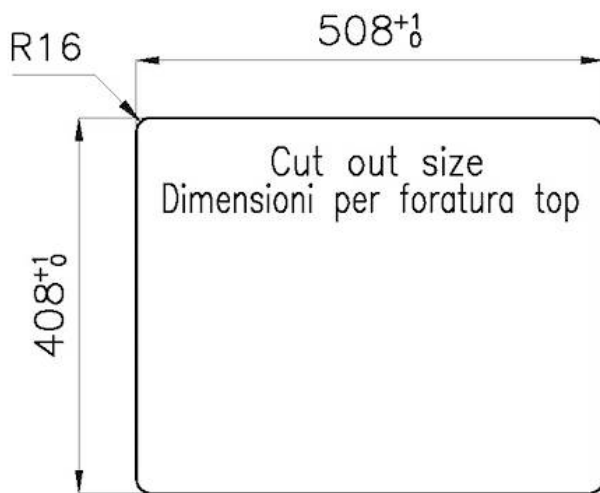

intaglio per il troppo-pieno
solo con top > 15 mm

recess for housing the over-flow
only for top > 15 mm

SPT

GALLERY